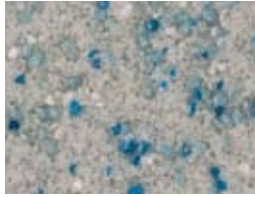

Verrazzo® Color Guide

Industrial Flooring

Sapphire Sands
= ECA Beige + QT-1123

Morning Field
= ECA Light Gray + QT-1125

Terra Bisque
= ECA Raffia Beige + QT-1120

Speckled Stone
= ECA Oxford Gray + QT-1127

Biscayne Bay
= ECA Light Gray + QT-1103

Cornsilk Breeze
= ECA Raffia Beige + QT-1108

Serengeti Pass
= ECA Beige Rose + QT-1104

Saffron Earth
= ECA Beige Rose + QT-1121

Pebble Brook
= ECA Colonial Blue + QT-1128

Mossy Grove
= ECA Highgate Green + QT-1122

Baveno Clay
= ECA Tile Red + QT-1129

Cardinal Flight
= ECA Bright Red + QT-White

Stormy Dusk
= ECA Country Blue + QT-1124

Emerald Field
= ECA Green + QT-White

Weathered Trail
= ECA Quarry Red + QT-1131

Dandelion Sun
= ECA Bright Yellow + QT-White

Granite Stream
= ECA Gray + QT-1102

Sterling Ridge
= ECA Steel Gray + QT-1122

Starlit Night
= ECA Black + QT-1130

Nightfire Sky
= ECA Charcoal Gray + QT-1126

This reproduction approximates actual colors and patterns. Slight variations may be encountered on actual projects.
Make final approvals from physical sample. | * Please allow a 15-day lead time for this special order Epoxy Color Additive (ECA).