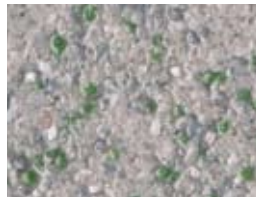

Verrazzo® Color Guide

Industrial Flooring

Sapphire Sands
= ECA Beige + QT-1123

Morning Field
= ECA Light Gray + QT-1125

Terra Bisque
= ECA Raffia Beige + QT-1120

Speckled Stone
= ECA Oxford Gray + QT-1127

Biscayne Bay
= ECA Light Gray + QT-1103

Cornsilk Breeze
= ECA Raffia Beige + QT-1108

Serengeti Pass
= ECA Beige Rose + QT-1104

Saffron Earth
= ECA Beige Rose + QT-1121

Pebble Brook
= ECA Colonial Blue + QT-1128

Mossy Grove
= ECA Highgate Green + QT-1122

Baveno Clay
= ECA Tile Red + QT-1129

Cardinal Flight
= ECA Bright Red + QT-White

Stormy Dusk
= ECA Country Blue + QT-1124

Emerald Field
= ECA Green + QT-White

Weathered Trail
= ECA Quarry Red + QT-1131

Dandelion Sun
= ECA Bright Yellow + QT-White

Granite Stream
= ECA Gray + QT-1102

Sterling Ridge
= ECA Steel Gray + QT-1122

Starlit Night
= ECA Black + QT-1130

Nightfire Sky
= ECA Charcoal Gray + QT-1126

This reproduction approximates actual colors and patterns. Slight variations may be encountered on actual projects.
Make final approvals from physical sample. | * Please allow a 15-day lead time for this special order Epoxy Color Additive (ECA).