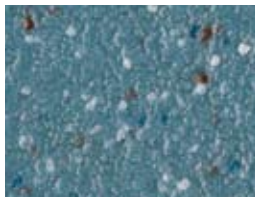

Verrazzo® Color Guide

Industrial Flooring

Sapphire Sands
= ECA Beige + QT-1123

Morning Field
= ECA Light Gray + QT-1125

Terra Bisque
= ECA Raffia Beige + QT-1120

Speckled Stone
= ECA Oxford Gray + QT-1127

Biscayne Bay
= ECA Light Gray + QT-1103

Cornsilk Breeze
= ECA Raffia Beige + QT-1108

Serengeti Pass
= ECA Beige Rose + QT-1104

Saffron Earth
= ECA Beige Rose + QT-1121

Pebble Brook
= ECA Colonial Blue + QT-1128

Mossy Grove
= ECA Highgate Green + QT-1122

Baveno Clay
= ECA Tile Red + QT-1129

Cardinal Flight
= ECA Bright Red + QT-White

Stormy Dusk
= ECA Country Blue + QT-1124

Emerald Field
= ECA Green + QT-White

Weathered Trail
= ECA Quarry Red + QT-1131

Dandelion Sun
= ECA Bright Yellow + QT-White

Granite Stream
= ECA Gray + QT-1102

Sterling Ridge
= ECA Steel Gray + QT-1122

Starlit Night
= ECA Black + QT-1130

Nightfire Sky
= ECA Charcoal Gray + QT-1126

This reproduction approximates actual colors and patterns. Slight variations may be encountered on actual projects.
Make final approvals from physical sample. | * Please allow a 15-day lead time for this special order Epoxy Color Additive (ECA).