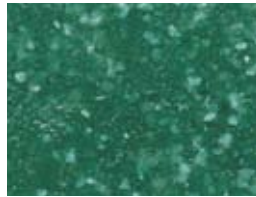

Verrazzo® Color Guide

Industrial Flooring

Sapphire Sands
= ECA Beige + QT-1123

Morning Field
= ECA Light Gray + QT-1125

Terra Bisque
= ECA Raffia Beige + QT-1120

Speckled Stone
= ECA Oxford Gray + QT-1127

Biscayne Bay
= ECA Light Gray + QT-1103

Cornsilk Breeze
= ECA Raffia Beige + QT-1108

Serengeti Pass
= ECA Beige Rose + QT-1104

Saffron Earth
= ECA Beige Rose + QT-1121

Pebble Brook
= ECA Colonial Blue + QT-1128

Mossy Grove
= ECA Highgate Green + QT-1122

Baveno Clay
= ECA Tile Red + QT-1129

Cardinal Flight
= ECA Bright Red + QT-White

Stormy Dusk
= ECA Country Blue + QT-1124

Emerald Field
= ECA Green + QT-White

Weathered Trail
= ECA Quarry Red + QT-1131

Dandelion Sun
= ECA Bright Yellow + QT-White

Granite Stream
= ECA Gray + QT-1102

Sterling Ridge
= ECA Steel Gray + QT-1122

Starlit Night
= ECA Black + QT-1130

Nightfire Sky
= ECA Charcoal Gray + QT-1126

This reproduction approximates actual colors and patterns. Slight variations may be encountered on actual projects.
Make final approvals from physical sample. | * Please allow a 15-day lead time for this special order Epoxy Color Additive (ECA).