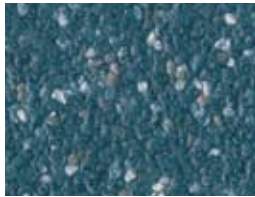

Verrazzo® Color Guide

Industrial Flooring

Sapphire Sands
= ECA Beige + QT-1123

Morning Field
= ECA Light Gray + QT-1125

Terra Bisque
= ECA Raffia Beige + QT-1120

Speckled Stone
= ECA Oxford Gray + QT-1127

Biscayne Bay
= ECA Light Gray + QT-1103

Cornsilk Breeze
= ECA Raffia Beige + QT-1108

Serengeti Pass
= ECA Beige Rose + QT-1104

Saffron Earth
= ECA Beige Rose + QT-1121

Pebble Brook
= ECA Colonial Blue + QT-1128

Mossy Grove
= ECA Highgate Green + QT-1122

Baveno Clay
= ECA Tile Red + QT-1129

Cardinal Flight
= ECA Bright Red + QT-White

Stormy Dusk
= ECA Country Blue + QT-1124

Emerald Field
= ECA Green + QT-White

Weathered Trail
= ECA Quarry Red + QT-1131

Dandelion Sun
= ECA Bright Yellow + QT-White

Granite Stream
= ECA Gray + QT-1102

Sterling Ridge
= ECA Steel Gray + QT-1122

Starlit Night
= ECA Black + QT-1130

Nightfire Sky
= ECA Charcoal Gray + QT-1126

This reproduction approximates actual colors and patterns. Slight variations may be encountered on actual projects.
Make final approvals from physical sample. | * Please allow a 15-day lead time for this special order Epoxy Color Additive (ECA).