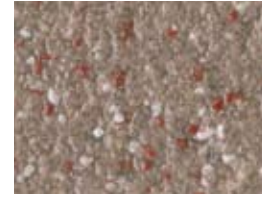

Verrazzo® Color Guide

Industrial Flooring

Sapphire Sands
= ECA Beige + QT-1123

Morning Field
= ECA Light Gray + QT-1125

Terra Bisque
= ECA Raffia Beige + QT-1120

Speckled Stone
= ECA Oxford Gray + QT-1127

Biscayne Bay
= ECA Light Gray + QT-1103

Cornsilk Breeze
= ECA Raffia Beige + QT-1108

Serengeti Pass
= ECA Beige Rose + QT-1104

Saffron Earth
= ECA Beige Rose + QT-1121

Pebble Brook
= ECA Colonial Blue + QT-1128

Mossy Grove
= ECA Highgate Green + QT-1122

Baveno Clay
= ECA Tile Red + QT-1129

Cardinal Flight
= ECA Bright Red + QT-White

Stormy Dusk
= ECA Country Blue + QT-1124

Emerald Field
= ECA Green + QT-White

Weathered Trail
= ECA Quarry Red + QT-1131

Dandelion Sun
= ECA Bright Yellow + QT-White

Granite Stream
= ECA Gray + QT-1102

Sterling Ridge
= ECA Steel Gray + QT-1122

Starlit Night
= ECA Black + QT-1130

Nightfire Sky
= ECA Charcoal Gray + QT-1126

This reproduction approximates actual colors and patterns. Slight variations may be encountered on actual projects.
Make final approvals from physical sample. | * Please allow a 15-day lead time for this special order Epoxy Color Additive (ECA).