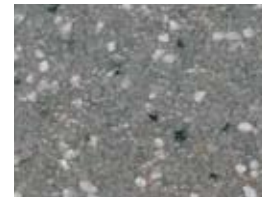

Verrazzo® Color Guide

Industrial Flooring

Sapphire Sands
= ECA Beige + QT-1123

Morning Field
= ECA Light Gray + QT-1125

Terra Bisque
= ECA Raffia Beige + QT-1120

Speckled Stone
= ECA Oxford Gray + QT-1127

Biscayne Bay
= ECA Light Gray + QT-1103

Cornsilk Breeze
= ECA Raffia Beige + QT-1108

Serengeti Pass
= ECA Beige Rose + QT-1104

Saffron Earth
= ECA Beige Rose + QT-1121

Pebble Brook
= ECA Colonial Blue + QT-1128

Mossy Grove
= ECA Highgate Green + QT-1122

Baveno Clay
= ECA Tile Red + QT-1129

Cardinal Flight
= ECA Bright Red + QT-White

Stormy Dusk
= ECA Country Blue + QT-1124

Emerald Field
= ECA Green + QT-White

Weathered Trail
= ECA Quarry Red + QT-1131

Dandelion Sun
= ECA Bright Yellow + QT-White

Granite Stream
= ECA Gray + QT-1102

Sterling Ridge
= ECA Steel Gray + QT-1122

Starlit Night
= ECA Black + QT-1130

Nightfire Sky
= ECA Charcoal Gray + QT-1126

This reproduction approximates actual colors and patterns. Slight variations may be encountered on actual projects.
Make final approvals from physical sample. | * Please allow a 15-day lead time for this special order Epoxy Color Additive (ECA).