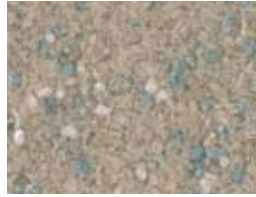

Verrazzo® Color Guide

Industrial Flooring

Sapphire Sands
= ECA Beige + QT-1123

Morning Field
= ECA Light Gray + QT-1125

Terra Bisque
= ECA Raffia Beige + QT-1120

Speckled Stone
= ECA Oxford Gray + QT-1127

Biscayne Bay
= ECA Light Gray + QT-1103

Cornsilk Breeze
= ECA Raffia Beige + QT-1108

Serengeti Pass
= ECA Beige Rose + QT-1104

Saffron Earth
= ECA Beige Rose + QT-1121

Pebble Brook
= ECA Colonial Blue + QT-1128

Mossy Grove
= ECA Highgate Green + QT-1122

Baveno Clay
= ECA Tile Red + QT-1129

Cardinal Flight
= ECA Bright Red + QT-White

Stormy Dusk
= ECA Country Blue + QT-1124

Emerald Field
= ECA Green + QT-White

Weathered Trail
= ECA Quarry Red + QT-1131

Dandelion Sun
= ECA Bright Yellow + QT-White

Granite Stream
= ECA Gray + QT-1102

Sterling Ridge
= ECA Steel Gray + QT-1122

Starlit Night
= ECA Black + QT-1130

Nightfire Sky
= ECA Charcoal Gray + QT-1126

This reproduction approximates actual colors and patterns. Slight variations may be encountered on actual projects.
Make final approvals from physical sample. | * Please allow a 15-day lead time for this special order Epoxy Color Additive (ECA).