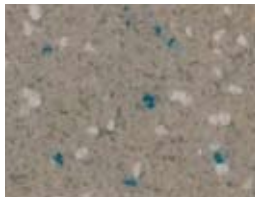

Verrazzo® Color Guide

Industrial Flooring

Sapphire Sands
= ECA Beige + QT-1123

Morning Field
= ECA Light Gray + QT-1125

Terra Bisque
= ECA Raffia Beige + QT-1120

Speckled Stone
= ECA Oxford Gray + QT-1127

Biscayne Bay
= ECA Light Gray + QT-1103

Cornsilk Breeze
= ECA Raffia Beige + QT-1108

Serengeti Pass
= ECA Beige Rose + QT-1104

Saffron Earth
= ECA Beige Rose + QT-1121

Pebble Brook
= ECA Colonial Blue + QT-1128

Mossy Grove
= ECA Highgate Green + QT-1122

Baveno Clay
= ECA Tile Red + QT-1129

Cardinal Flight
= ECA Bright Red + QT-White

Stormy Dusk
= ECA Country Blue + QT-1124

Emerald Field
= ECA Green + QT-White

Weathered Trail
= ECA Quarry Red + QT-1131

Dandelion Sun
= ECA Bright Yellow + QT-White

Granite Stream
= ECA Gray + QT-1102

Sterling Ridge
= ECA Steel Gray + QT-1122

Starlit Night
= ECA Black + QT-1130

Nightfire Sky
= ECA Charcoal Gray + QT-1126

This reproduction approximates actual colors and patterns. Slight variations may be encountered on actual projects.
Make final approvals from physical sample. | * Please allow a 15-day lead time for this special order Epoxy Color Additive (ECA).