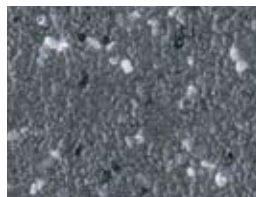

Verrazzo® Color Guide

Industrial Flooring

Sapphire Sands
= ECA Beige + QT-1123

Morning Field
= ECA Light Gray + QT-1125

Terra Bisque
= ECA Raffia Beige + QT-1120

Speckled Stone
= ECA Oxford Gray + QT-1127

Biscayne Bay
= ECA Light Gray + QT-1103

Cornsilk Breeze
= ECA Raffia Beige + QT-1108

Serengeti Pass
= ECA Beige Rose + QT-1104

Saffron Earth
= ECA Beige Rose + QT-1121

Pebble Brook
= ECA Colonial Blue + QT-1128

Mossy Grove
= ECA Highgate Green + QT-1122

Baveno Clay
= ECA Tile Red + QT-1129

Cardinal Flight
= ECA Bright Red + QT-White

Stormy Dusk
= ECA Country Blue + QT-1124

Emerald Field
= ECA Green + QT-White

Weathered Trail
= ECA Quarry Red + QT-1131

Dandelion Sun
= ECA Bright Yellow + QT-White

Granite Stream
= ECA Gray + QT-1102

Sterling Ridge
= ECA Steel Gray + QT-1122

Starlit Night
= ECA Black + QT-1130

Nightfire Sky
= ECA Charcoal Gray + QT-1126

This reproduction approximates actual colors and patterns. Slight variations may be encountered on actual projects.
Make final approvals from physical sample. | * Please allow a 15-day lead time for this special order Epoxy Color Additive (ECA).